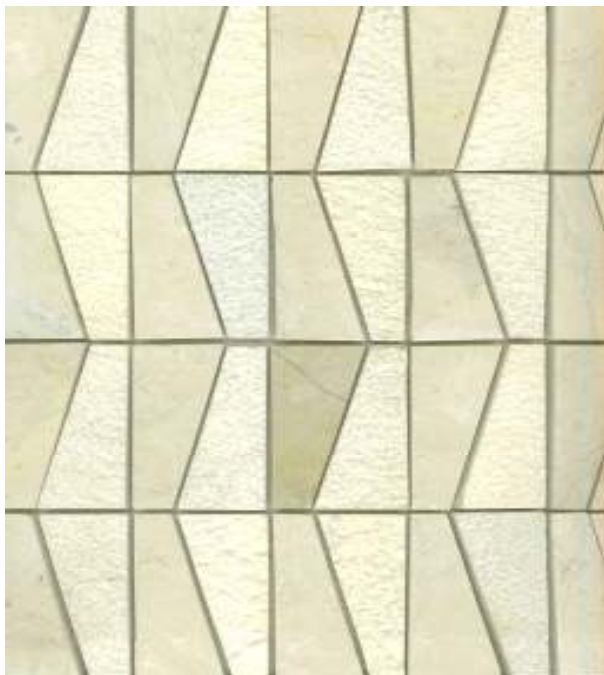

PMB

PYRAMID MOSAICS

Beige Thala	$47.85/SF	PMB
Foussana	$50.70/SF	PMF
Gris Clair	$49.35/SF	PMM